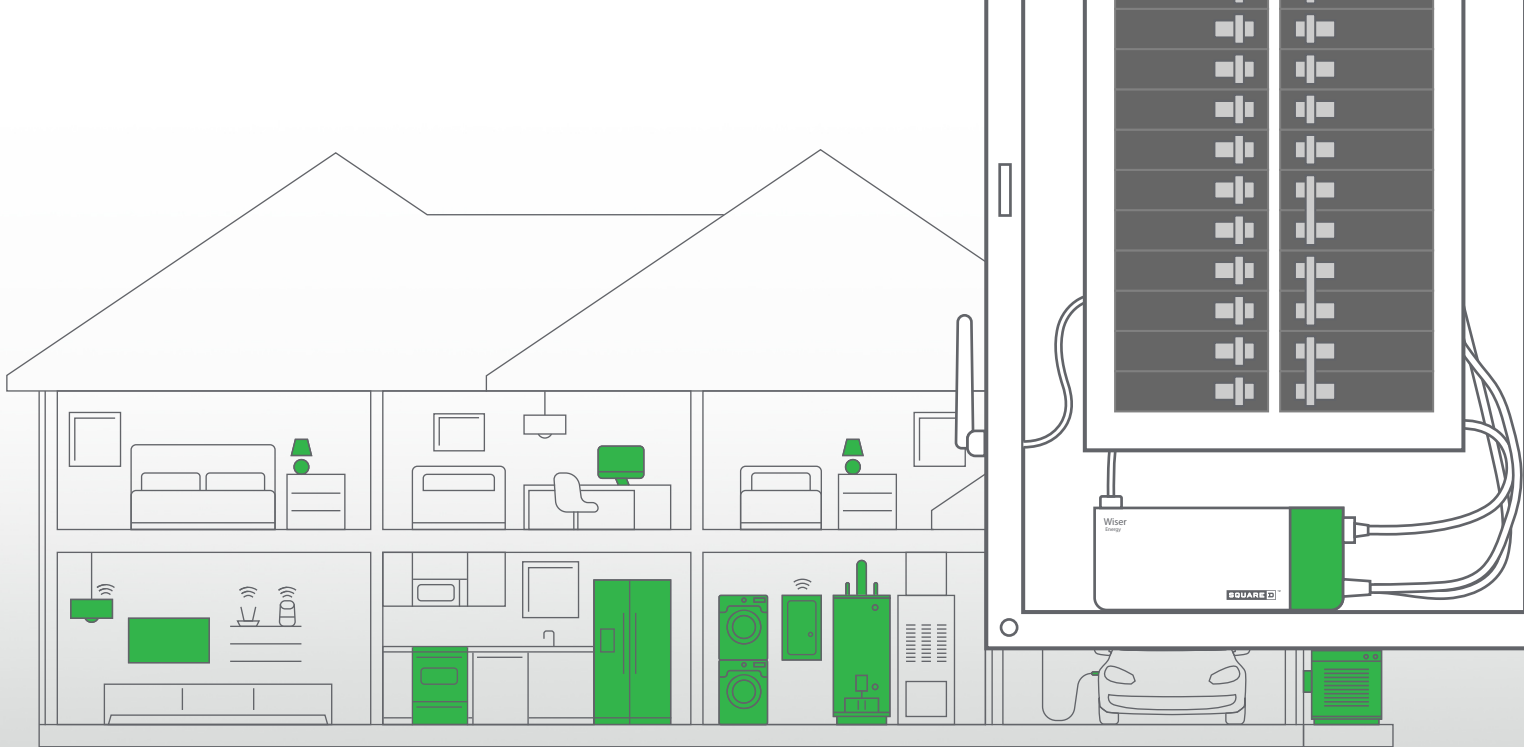

Lower Bills

Switch between grid, solar, battery and generator for the best rates

Single Box

Combines up to six enclosures into one sleek panel with up to 51 available spaces for circuit breakers

Total Protection

Comes with plug-on neutral, whole-home surge protection device

Safest Standards

Engineered to NEC, California Title 24, EUSERC and NRTL specifications and standards

Modular and Scalable

Solar, battery and generator upgrades are fast and easy, anytime

Always be connected with your home

The Square D Edition of the Sense app lets you access Square D Energy Center from anywhere

Each Square D Energy Center comes standard with an integrated Wiser Energy™ smart home monitor, which becomes your home's central energy data hub. The Square D Edition of the Sense app gives you real-time access to when and where your home is using electricity, putting you in control of your home's electrical usage, whether you're at home or out and about.