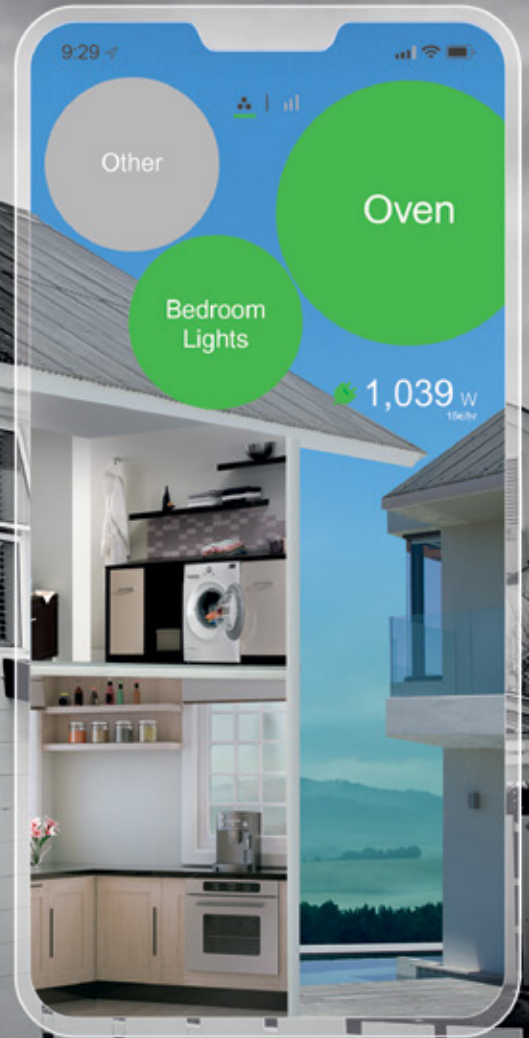

# Discover the **WISER ENERGY** difference

Life Is 

**SQUARE D**™

by Schneider Electric

A black and white photograph of a woman lying on a light-colored sofa, laughing heartily. She is wearing a dark long-sleeved top and pants. Her head is resting on the sofa's backrest, and her eyes are closed in a joyful expression. The background features a large, multi-tiered bookshelf filled with books and decorative items. A large green circle is overlaid on the top left of the image, containing white text.

**Wouldn't it be nice  
to keep tabs on your  
home from anywhere?**

# Meet Wiser

Wiser Energy™ from Square D™ is an integral part of any smart home. It helps you keep tabs on your home by notifying you when devices are ON or OFF, and monitors home energy usage in real time, for a safer and more efficient home.

The Wiser Energy system uses the Sense app Square D edition for 24/7 monitoring of your valuable appliances and electronics