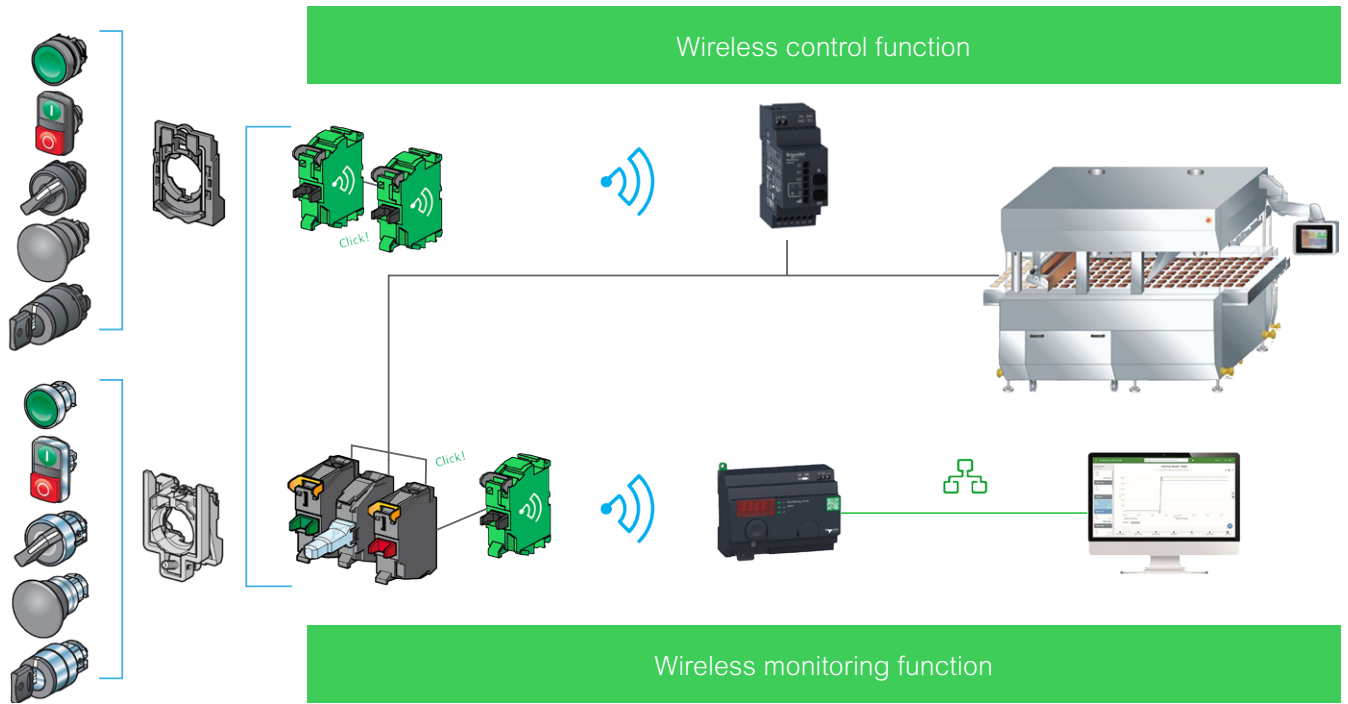

Easily monitor your equipment

By adding this interface on top of existing contacts, you can now easily monitor actions and localize actuated emergency stops. Collect your data using our Harmony Hub ZBRN.

Enjoy the harmony and peace of mind

Thanks to self-powered technology and best-in-class reliability, durability, and certifications.

Harmony
ZBRT1/ZBRT2

se.com/control

Authorized Partner

Life Is On

EcoStruxure™ Architecture