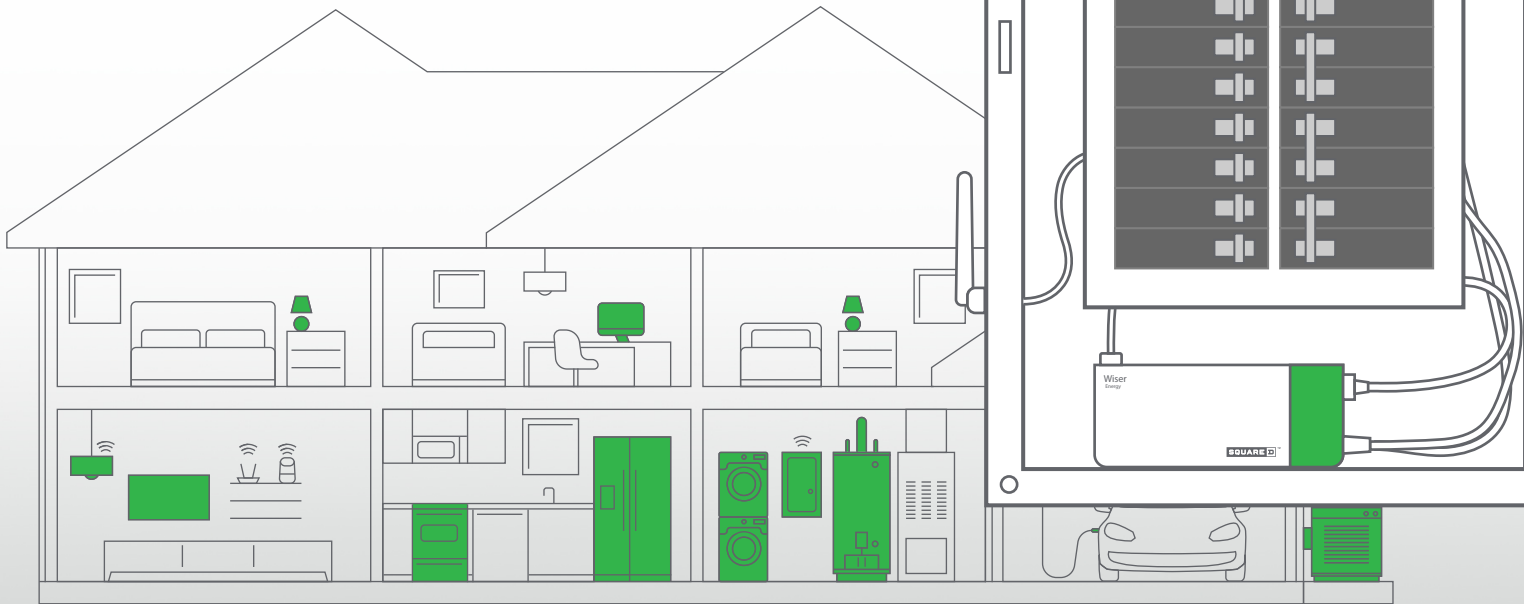

# Always be connected with your home

The Square D Edition of the Sense app lets you  
access Square D Energy Center from anywhere

Each Square D Energy Center comes standard with an integrated Wisier Energy™ smart home monitor, which becomes your home's central energy data hub. The Square D Edition of the Sense app gives you real-time access to when and where your home is using electricity, putting you in control of your home's electrical usage, whether you're at home or out and about.